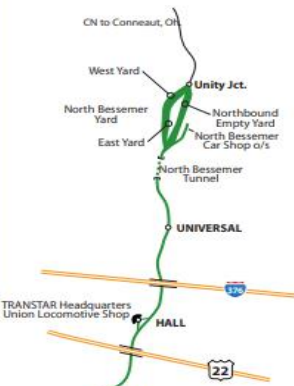

**Union Railroad**  
 900 Thompson Run Rd.  
 Monroeville PA, 15146  
 412-235-1973

## Union Railroad

**Transtar**  
 Transtar, LLC  
 900 Thompson Run Rd.  
 Monroeville PA, 15146  
 412-235-1973  
 transtarrail.com

**24 / 7 / 365 Operations**

---

**128 Miles of Track**

---

**Interchanges with NS,  
CSX, WLE, & BLE**