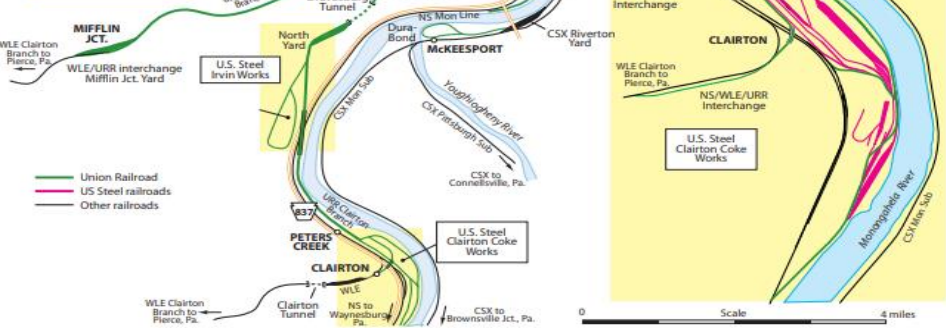

## Union Railroad

**Transtar**  
 Transtar, LLC  
 900 Thompson Run Rd.  
 Monroeville PA, 15146  
 412-235-1973  
 transtarrail.com

**24 / 7 / 365 Operations**

---

**128 Miles of Track**

---

**Interchanges with NS,  
CSX, WLE, & BLE**