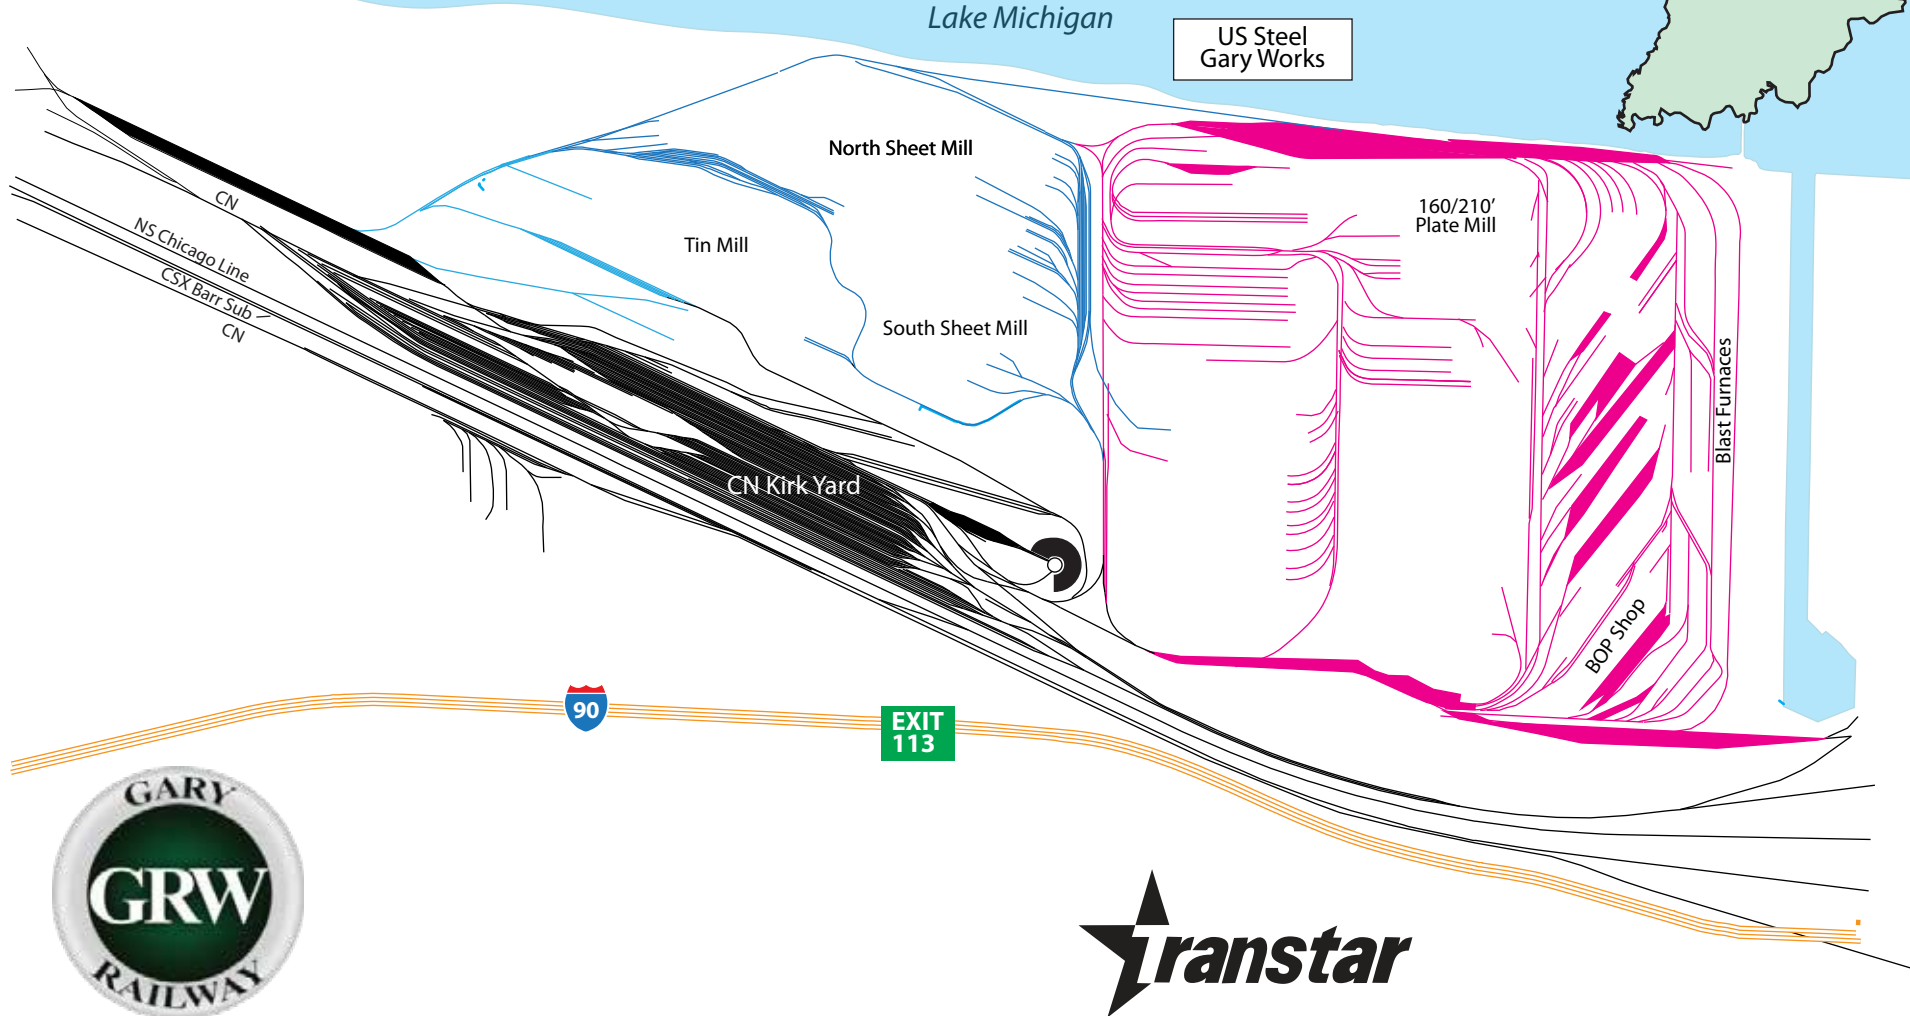

# Gary Railway

**Gary Railway**  
One North Buchanan St.  
Gary, IN 46402

**Transtar, LLC**  
900 Thompson Run Rd.  
Monroeville PA, 15146  
412-235-1973  
[transtarail.com](http://transtarail.com)